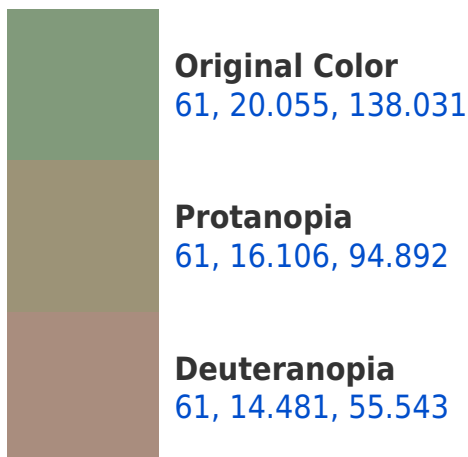

# Black Background

This preview shows how the CIELCh color 61, 20.055, 138.031 looks on a black background.

## **Background**

This preview shows how black text looks on a background with the CIELCh color 61, 20.055, 138.031.

This preview shows how white text looks on a background with the CIELCh color 61, 20.055, 138.031.

## Dichromacy

**Tritanopia**  
61, 8.359, 253.276

# Trichromacy

**Original Color**  
61, 20.055, 138.031

**Protanomaly**  
61, 16.815, 113.913

**Deuteranomaly**  
61, 12.221, 93.198

**Tritanomaly**  
61, 7.215, 180.572