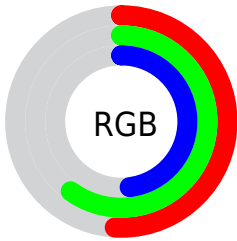

Distribution

- Red (51%)
- Green (60%)
- Blue (48%)