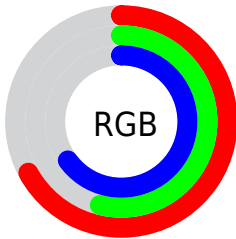

Distribution

Red (67%)

Green (54%)

Blue (65%)