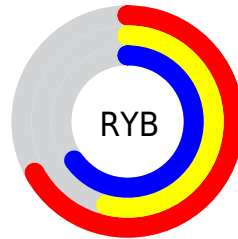

## Conversions Part 2

<b>Format</b>	<b>Color</b>
<b>R<sub>YB</sub></b>	171, 137, 165
Decimal	11241893
CIE <sub>Lab</sub>	61.00, 17.79, -9.89
CIE <sub>LCh</sub>	61, 20.354, 330.919
Yxy	29.2481, 0.3211, 0.2888
Android (android.graphics.Color)	4289431973 (0xFFAB89A5)
YUV	150.3580, 7.2185, 18.1030
Hunter-Lab	54.0815, 12.6690, -5.4573

# Details

The CIELCh color  $61, 20.354, 330.919$  is a light color, and the websafe version is hex `CC99CC`. A complement of this color would be  $67, 20.285, 148.376$ , and the grayscale version is  $62, 0.008, 296.813$ .

A 20% lighter version of the original color is  $81, 20.159, 331.314$ , and  $41, 20.077, 330.742$  is the 20% darker color. If you saturate the color by 10%, you get  $57, 30.583, 331.561$ , and if you desaturate by 10%, it is  $65, 10.070, 330.287$ .

# Distribution

Red (67%)

Green (54%)

Blue (65%)

Red (67%)

Yellow (54%)

Blue (65%)

Cyan (0%)