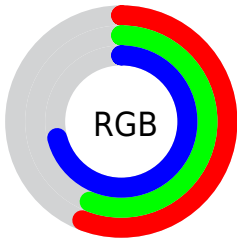

Distribution

Red (56%)

Green (56%)

Blue (71%)