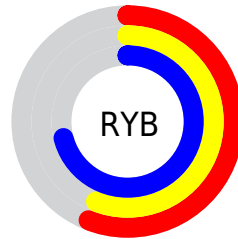

## Conversions Part 2

<b>Format</b>	<b>Color</b>
<a href="#">RYB</a>	<a href="#">144, 144, 181</a>
Decimal	<a href="#">9474229</a>
CIELab	<a href="#">61.00, 7.97, -19.28</a>
CIELCh	<a href="#">61, 20.865, 292.465</a>
Yxy	<a href="#">29.2481, 0.2792, 0.2735</a>
Android (android.graphics.Color)	<a href="#">4287664309</a> ( <a href="#">0xFF9090B5</a> )
YUV	<a href="#">148.2180, 16.1615, -3.6992</a>
Hunter-Lab	<a href="#">54.0815, 3.8840, -14.5848</a>

# Details

The CIELCh color  $61, 20.865, 292.465$  is a light color, and the websafe version is hex  $9999CC$ . A complement of this color would be  $73, 19.911, 108.224$ , and the grayscale version is  $61, 0.008, 296.813$ .

A 20% lighter version of the original color is  $81, 20.753, 291.993$ , and  $41, 20.654, 292.207$  is the 20% darker color. If you saturate the color by 10%, you get  $55, 31.730, 293.889$ , and if you desaturate by 10%, it is  $67, 10.442, 291.254$ .

# Distribution

Red (56%)

Green (56%)

Blue (71%)

Red (56%)

Yellow (56%)

Blue (71%)

Cyan (20%)