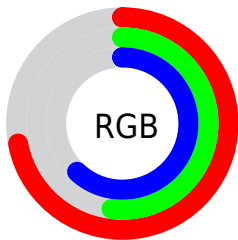

Distribution

Red (72%)

Green (52%)

Blue (62%)