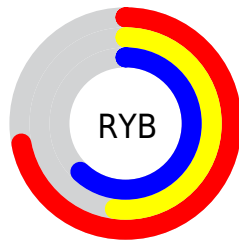

# Details

The CIELCh color **61, 24.456, 347.327** is a light color, and the websafe version is hex **CC9999**. A complement of this color would be **71, 23.540, 162.111**, and the grayscale version is **62, 0.008, 296.813**.

A 20% lighter version of the original color is **81, 24.390, 347.251**, and **41, 24.373, 347.081** is the 20% darker color. If you saturate the color by 10%, you get **56, 33.177, 348.511**, and if you desaturate by 10%, it is **66, 15.667, 346.288**.

# Distribution

Red (72%)

Green (52%)

Blue (62%)

Red (72%)

Yellow (52%)

Blue (62%)

Cyan (0%)