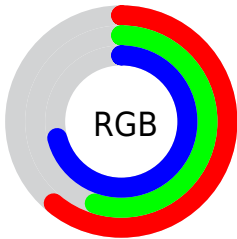

Distribution

- Red (61%)
- Green (55%)
- Blue (71%)