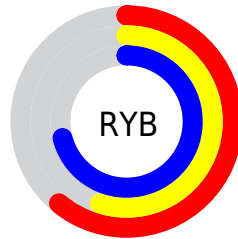

- Red (61%)
- Yellow (55%)
- Blue (71%)