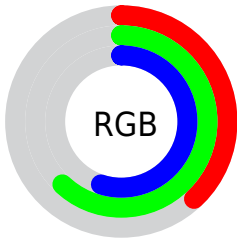

Distribution

- Red (38%)
- Green (62%)
- Blue (55%)