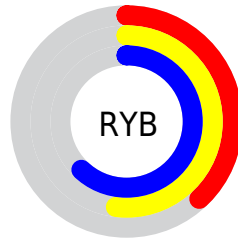

- Red (38%)
- Yellow (52%)
- Blue (62%)