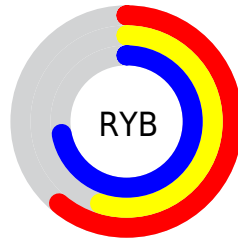

- Red (61%)
- Yellow (55%)
- Blue (72%)