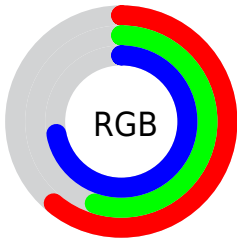

Distribution

- Red (61%)
- Green (55%)
- Blue (72%)