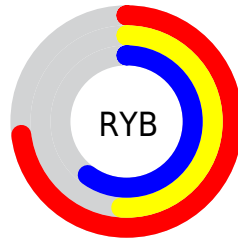

- Red (73%)
- Yellow (51%)
- Blue (60%)