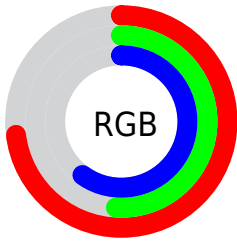

Distribution

- Red (73%)
- Green (51%)
- Blue (60%)