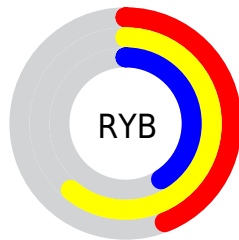

- Red (44%)
- Yellow (61%)
- Blue (41%)