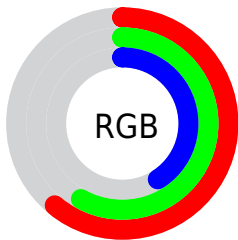

Distribution

- Red (61%)
- Green (58%)
- Blue (41%)