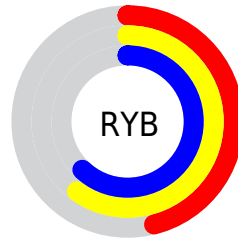

# Details

The CIELCh color  $61, 26.078, 144.821$  is a dark color, and the websafe version is hex  $669966$ . A complement of this color would be  $54, 26.106, 327.945$ , and the grayscale version is  $59, 0.008, 296.813$ .

A 20% lighter version of the original color is  $81, 26.380, 144.459$ , and  $41, 26.014, 144.880$  is the 20% darker color. If you saturate the color by 10%, you get  $60, 36.210, 143.941$ , and if you desaturate by 10%, it is  $62, 15.812, 145.583$ .

# Distribution

Red (46%)

Green (62%)

Blue (47%)

Red (46%)

Yellow (60%)

Blue (62%)

Cyan (25%)