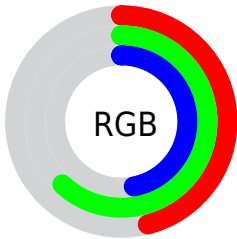

Distribution

Red (46%)

Green (62%)

Blue (47%)