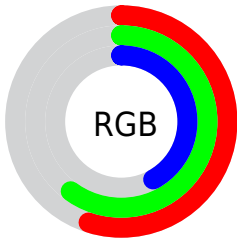

Distribution

- Red (55%)
- Green (60%)
- Blue (42%)