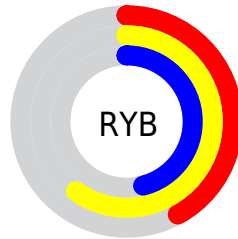

- Red (42%)
- Yellow (60%)
- Blue (46%)