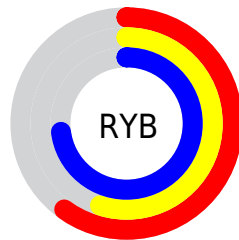

Red (60%)

Yellow (55%)

Blue (73%)