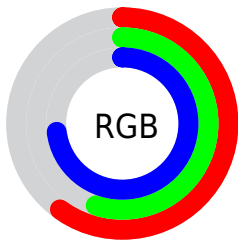

Distribution

Red (60%)

Green (55%)

Blue (73%)