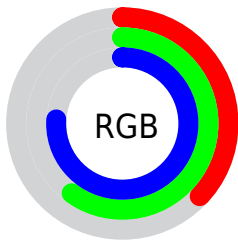

Distribution

Red (37%)

Green (60%)

Blue (76%)