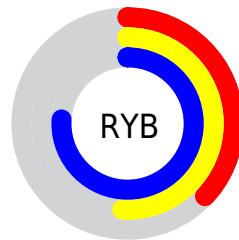

# Details

The CIELCh color **61, 28.558, 255.060** is a dark color, and the websafe version is hex **6699CC**. The color can be described as middle muted azure. A complement of this color would be **62, 36.144, 60.539**, and the grayscale version is **58, 0.007, 296.813**.

A 20% lighter version of the original color is **81, 28.747, 255.570**, and **41, 28.559, 255.001** is the 20% darker color. If you saturate the color by 10%, you get **58, 33.317, 258.131**, and if you desaturate by 10%, it is **64, 23.517, 252.505**.

# Distribution

Red (37%)

Green (60%)

Blue (76%)

Red (37%)

Yellow (51%)

Blue (76%)

Cyan (52%)