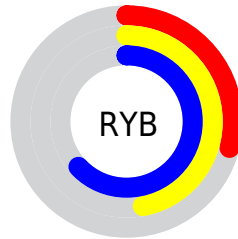

- Red (29%)
- Yellow (47%)
- Blue (63%)