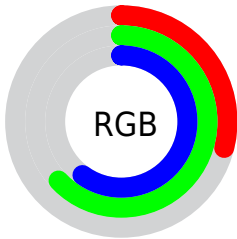

Distribution

- Red (29%)
- Green (63%)
- Blue (60%)