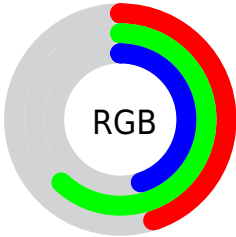

Distribution

Red (45%)

Green (62%)

Blue (45%)