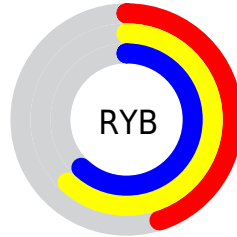

A 20% lighter version of the original color is  $81, 29.618, 142.505$ , and  $41, 29.098, 143.047$  is the 20% darker color. If you saturate the color by 10%, you get  $60, 40.115, 141.754$ , and if you desaturate by 10%, it is  $62, 18.638, 143.397$ .

# Distribution

Red (45%)

Green (62%)

Blue (45%)

Red (45%)

Yellow (62%)

Blue (62%)

Cyan (27%)