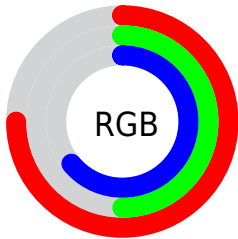

Distribution

- Red (75%)
- Green (50%)
- Blue (64%)