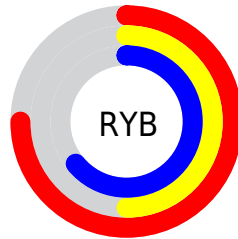

- Red (75%)
- Yellow (50%)
- Blue (64%)