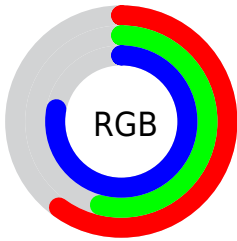

Distribution

- Red (60%)
- Green (54%)
- Blue (78%)