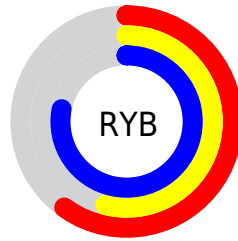

- Red (60%)
- Yellow (54%)
- Blue (78%)