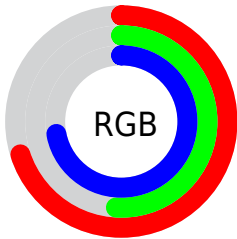

Distribution

Red (70%)

Green (51%)

Blue (72%)