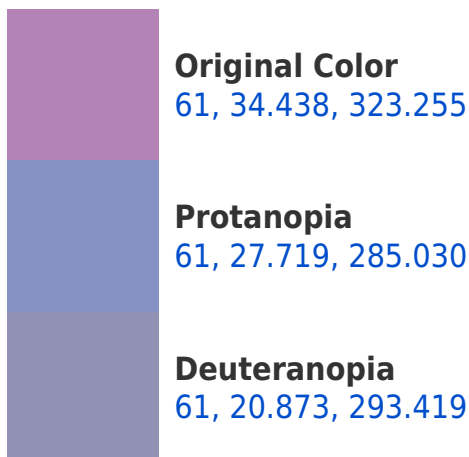

# Black Background

This preview shows how the CIELCh color 61, 34.438, 323.255 looks on a black background.

## Background

This preview shows how black text looks on a background with the CIELCh color 61, 34.438, 323.255.

This preview shows how white text looks on a background with the CIELCh color 61, 34.438, 323.255.

## Dichromacy

**Tritanopia**  
61, 15.290, 359.602

# Trichromacy

**Original Color**  
61, 34.438, 323.255

**Protanomaly**  
61, 28.441, 299.403

**Deuteranomaly**  
61, 25.204, 307.415

**Tritanomaly**  
61, 21.419, 338.827