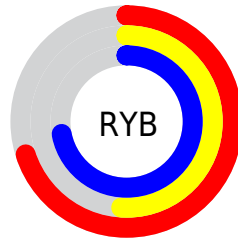

# Details

The CIELCh color  $61, 34.438, 323.255$  is a light color, and the websafe version is hex `CC99CC`. A complement of this color would be  $70, 34.249, 140.158$ , and the grayscale version is  $63, 0.008, 296.813$ .

A 20% lighter version of the original color is  $81, 34.020, 323.093$ , and  $41, 34.282, 322.865$  is the 20% darker color. If you saturate the color by 10%, you get  $57, 46.203, 323.709$ , and if you desaturate by 10%, it is  $66, 22.444, 322.774$ .

# Distribution

Red (70%)

Green (51%)

Blue (72%)

Red (70%)

Yellow (51%)

Blue (72%)

Cyan (3%)