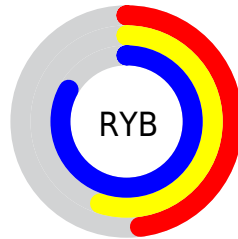

# Details

The CIELCh color **61, 36.957, 282.828** is a light color, and the websafe version is hex **9999CC**. A complement of this color would be **76, 36.012, 90.553**, and the grayscale version is **60, 0.008, 296.813**.

A 20% lighter version of the original color is **81, 29.872, 278.785**, and **41, 36.763, 282.791** is the 20% darker color. If you saturate the color by 10%, you get **56, 46.317, 285.237**, and if you desaturate by 10%, it is **67, 27.858, 280.753**.

# Distribution

Red (48%)

Green (57%)

Blue (83%)

Red (48%)

Yellow (55%)

Blue (83%)

Cyan (42%)