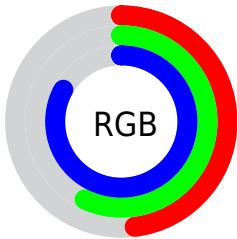

Distribution

Red (48%)

Green (57%)

Blue (83%)