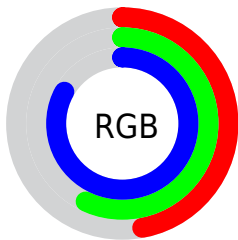

Distribution

Red (47%)

Green (57%)

Blue (83%)