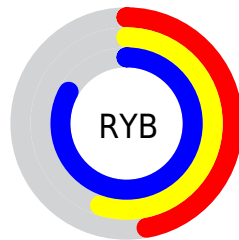

# Details

The CIELCh color **61, 37.096, 281.559** is a light color, and the websafe version is hex **6699CC**. A complement of this color would be **76, 36.523, 88.598**, and the grayscale version is **60, 0.008, 296.813**.

A 20% lighter version of the original color is **81, 30.000, 277.666**, and **41, 36.937, 281.337** is the 20% darker color. If you saturate the color by 10%, you get **56, 46.159, 284.056**, and if you desaturate by 10%, it is **66, 28.263, 279.407**.

# Distribution

Red (47%)

Green (57%)

Blue (83%)

Red (47%)

Yellow (55%)

Blue (83%)

Cyan (44%)