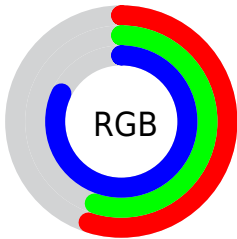

Distribution

Red (55%)

Green (55%)

Blue (82%)