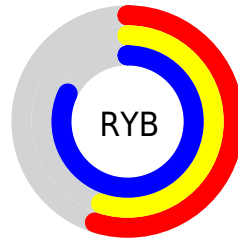

## Conversions Part 2

Format	Color
<a href="#">RYB</a>	<a href="#">140, 141, 208</a>
Decimal	<a href="#">9211344</a>
CIELab	<a href="#">61.00, 15.20, -34.56</a>
CIElCh	<a href="#">61, 37.756, 293.742</a>
Yxy	<a href="#">29.2481, 0.2548, 0.2344</a>
Android (android.graphics.Color)	<a href="#">4287401424 (0xFF8C8DD0)</a>
YUV	<a href="#">148.3390, 29.4129, -7.3133</a>
Hunter-Lab	<a href="#">54.0815, 10.3051, -32.0370</a>

# Details

The CIELCh color  $61, 37.756, 293.742$  is a light color, and the websafe version is hex  $9999CC$ . A complement of this color would be  $82, 34.913, 106.401$ , and the grayscale version is  $61, 0.008, 296.813$ .

A 20% lighter version of the original color is  $81, 31.963, 292.950$ , and  $41, 37.598, 293.626$  is the 20% darker color. If you saturate the color by 10%, you get  $54, 50.373, 295.502$ , and if you desaturate by 10%, it is  $68, 25.655, 292.232$ .

# Distribution

Red (55%)

Green (55%)

Blue (82%)

Red (55%)

Yellow (55%)

Blue (82%)

Cyan (33%)