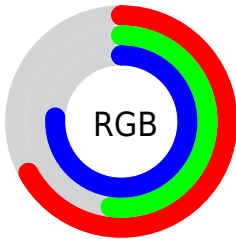

Distribution

- Red (67%)
- Green (52%)
- Blue (76%)