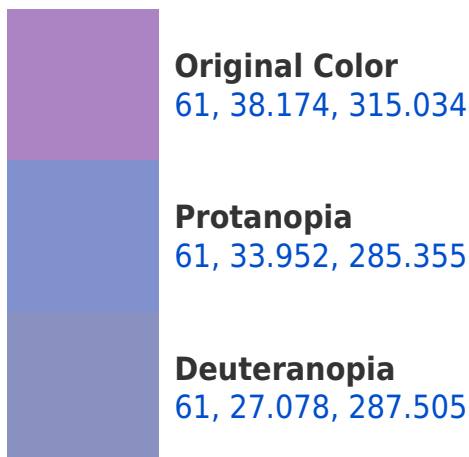

# Black Background

This preview shows how the CIELCh color 61, 38.174, 315.034 looks on a black background.

## **Background**

This preview shows how black text looks on a background with the CIELCh color 61, 38.174, 315.034.

This preview shows how white text looks on a background with the CIELCh color 61, 38.174, 315.034.

## Dichromacy

**Tritanopia**  
61, 11.221, 347.199

# Trichromacy

**Original Color**  
61, 38.174, 315.034

**Protanomaly**  
61, 34.504, 296.589

**Deuteranomaly**  
61, 30.737, 299.749

**Tritanomaly**  
61, 20.332, 325.392