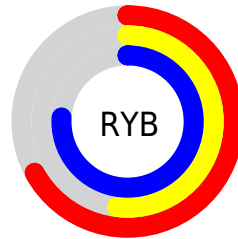

## Conversions Part 2

<b>Format</b>	<b>Color</b>
<a href="#">RYB</a>	<a href="#">172, 132, 195</a>
Decimal	<a href="#">11306179</a>
CIELab	<a href="#">61.00, 27.01, -26.98</a>
CIELCh	<a href="#">61, 38.174, 315.034</a>
Yxy	<a href="#">29.2481, 0.2933, 0.2440</a>
Android (android.graphics.Color)	<a href="#">4289496259 (0xFFAC84C3)</a>
YUV	<a href="#">151.1420, 21.6220, 18.2925</a>
Hunter-Lab	<a href="#">54.0815, 21.3841, -22.9576</a>

# Details

The CIELCh color  $61, 38.174, 315.034$  is a light color, and the websafe version is hex `CC99CC`. A complement of this color would be  $75, 37.018, 132.149$ , and the grayscale version is  $62, 0.008, 296.813$ .

A 20% lighter version of the original color is  $81, 38.589, 315.017$ , and  $41, 38.053, 315.158$  is the 20% darker color. If you saturate the color by 10%, you get  $56, 50.198, 315.470$ , and if you desaturate by 10%, it is  $66, 26.140, 314.584$ .

# Distribution

- Red (67%)
- Green (52%)
- Blue (76%)

- Red (67%)
- Yellow (52%)
- Blue (76%)

- Cyan (12%)
- Magenta (32%)
- Yellow (0%)
- Black (23%)

- Cyan (33%)
- Magenta (48%)
- Yellow (24%)