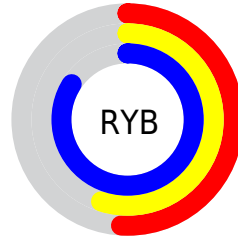

- Red (51%)
- Yellow (55%)
- Blue (84%)