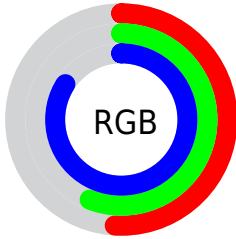

Distribution

- Red (51%)
- Green (56%)
- Blue (84%)