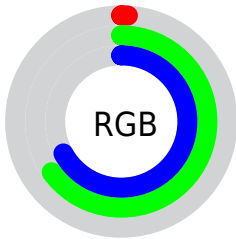

Distribution

- Red (1%)
- Green (65%)
- Blue (67%)