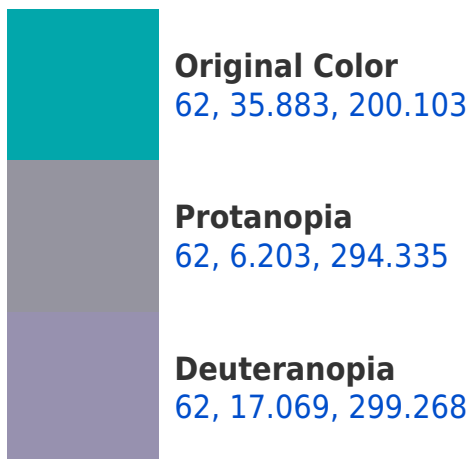

Color Blindness Simulation

Color vision deficiency is a very complex topic, and I could not describe the different causes any better than Wikipedia does, so if you want to learn more, you should check out their [article about color blindness](#).

Dichromacy