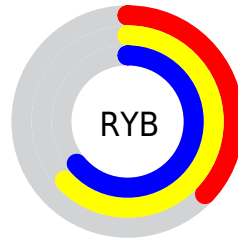

A 20% lighter version of the original color is  $81, 45.114, 142.152$ , and  $41, 45.494, 142.193$  is the 20% darker color. If you saturate the color by 10%, you get  $60, 55.133, 141.304$ , and if you desaturate by 10%, it is  $62, 34.853, 143.346$ .

# Distribution

Red (37%)

Green (64%)

Blue (38%)

Red (37%)

Yellow (63%)

Blue (64%)

Cyan (42%)