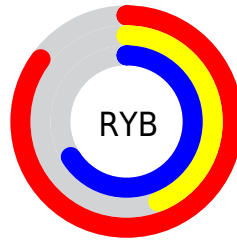

- Red (85%)
- Yellow (44%)
- Blue (66%)