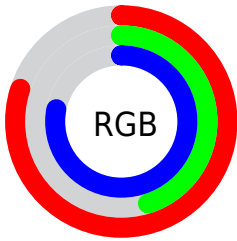

Distribution

Red (80%)

Green (45%)

Blue (78%)