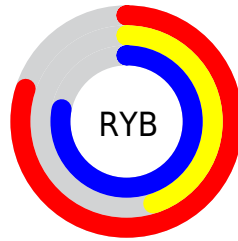

# Details

The CIELCh color  $61, 54.965, 329.098$  is a light color, and the websafe version is hex `CC66CC`. A complement of this color would be  $75, 55.136, 143.081$ , and the grayscale version is  $62, 0.008, 296.813$ .

A 20% lighter version of the original color is  $80, 53.712, 326.276$ , and  $41, 54.855, 329.106$  is the 20% darker color. If you saturate the color by 10%, you get  $57, 66.030, 329.631$ , and if you desaturate by 10%, it is  $65, 42.941, 328.540$ .

# Distribution

Red (80%)

Green (45%)

Blue (78%)

Red (80%)

Yellow (45%)

Blue (78%)

Cyan (0%)