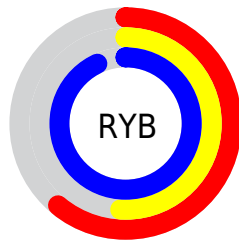

# Details

The CIELCh color `61, 61.284, 303.424` is a light color, and the websafe version is hex `9999FF`. A complement of this color would be `90, 55.085, 116.694`, and the grayscale version is `62, 0.008, 296.813`.

A 20% lighter version of the original color is `79, 39.899, 307.664`, and `41, 61.124, 303.346` is the 20% darker color. If you saturate the color by 10%, you get `54, 75.829, 304.535`, and if you desaturate by 10%, it is `68, 46.974, 302.387`.

# Distribution

Red (61%)

Green (51%)

Blue (93%)

Red (61%)

Yellow (51%)

Blue (93%)

Cyan (34%)