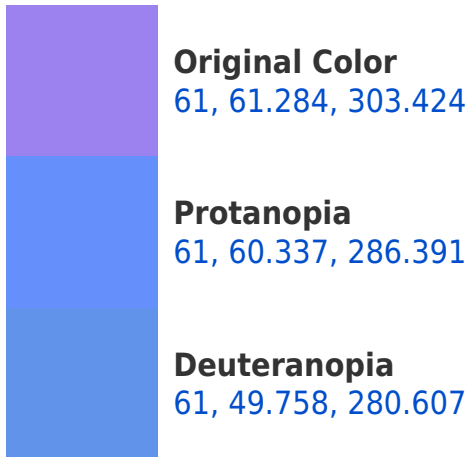

# Black Background

This preview shows how the CIELCh color 61, 61.284, 303.424 looks on a black background.

## Background

This preview shows how black text looks on a background with the CIELCh color 61, 61.284, 303.424.

This preview shows how white text looks on a background with the CIELCh color 61, 61.284, 303.424.

## Dichromacy

**Tritanopia**  
61, 7.456, 264.540

# Trichromacy

**Original Color**  
61, 61.284, 303.424

**Protanomaly**  
61, 60.096, 291.903

**Deuteranomaly**  
61, 52.953, 289.250

**Tritanomaly**  
61, 26.620, 296.009