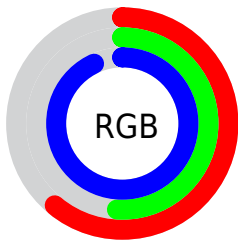

Distribution

Red (61%)

Green (51%)

Blue (93%)