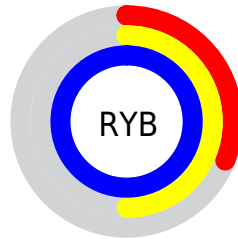

- Red (31%)
- Yellow (50%)
- Blue (100%)