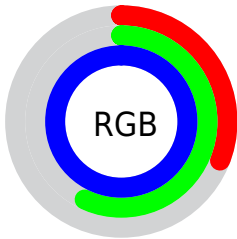

Distribution

- Red (31%)
- Green (57%)
- Blue (100%)