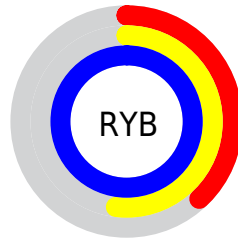

## Conversions Part 2

<b>Format</b>	<b>Color</b>
<a href="#">RYB</a>	<a href="#">98, 133, 253</a>
Decimal	<a href="#">6459389</a>
CIELab	<a href="#">61.00, 17.74, -59.47</a>
CIELCh	<a href="#">61, 62.060, 286.608</a>
Yxy	<a href="#">29.2481, 0.2051, 0.1846</a>
Android (android.graphics.Color)	<a href="#">4284649469</a> ( <a href="#">0xFF628FFD</a> )
YUV	<a href="#">142.0850, 54.6811, -38.6625</a>
Hunter-Lab	<a href="#">54.0815, 12.6230, -68.1326</a>

# Details

The CIELCh color **61, 62.060, 286.608** is a light color, and the websafe version is hex **6699FF**. A complement of this color would be **85, 59.433, 86.234**, and the grayscale version is **59, 0.008, 296.813**.

A 20% lighter version of the original color is **79, 32.918, 273.644**, and **41, 62.541, 286.875** is the 20% darker color. If you saturate the color by 10%, you get **55, 73.188, 289.767**, and if you desaturate by 10%, it is **67, 51.264, 283.790**.

# Distribution

Red (38%)

Green (56%)

Blue (99%)

Red (38%)

Yellow (52%)

Blue (99%)

Cyan (61%)