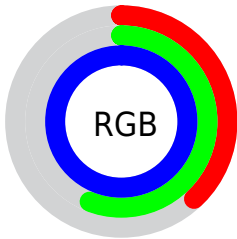

Distribution

Red (38%)

Green (56%)

Blue (99%)