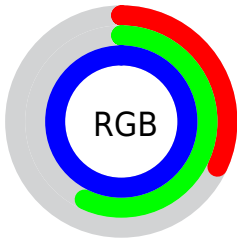

Distribution

- Red (32%)
- Green (57%)
- Blue (100%)