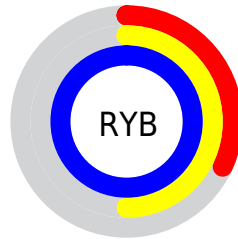

- Red (32%)
- Yellow (50%)
- Blue (100%)