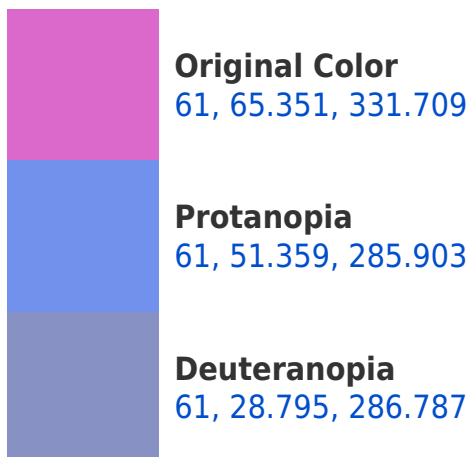

## Background

This preview shows how black text looks on a background with the CIELCh color 61, 65.351, 331.709.

This preview shows how white text looks on a background with the CIELCh color 61, 65.351, 331.709.

## Dichromacy

**Tritanopia**  
61, 37.507, 16.293

# Trichromacy

**Original Color**  
61, 65.351, 331.709

**Protanomaly**  
60, 53.626, 302.839

**Deuteranomaly**  
60, 40.956, 311.483

**Tritanomaly**  
61, 43.909, 353.278

# Monochromacy

**Original Color**  
61, 65.351, 331.709

**Achromatopsia**  
62, 0.008, 296.813

**Achromatomaly**  
61, 25.643, 330.031