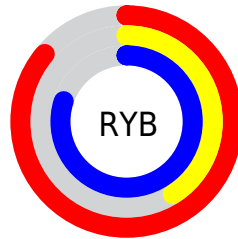

- Red (86%)
- Yellow (41%)
- Blue (80%)