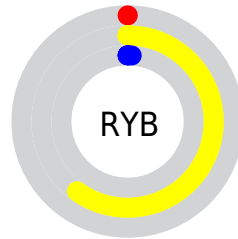

Red (0%)

Yellow (60%)

Blue (1%)