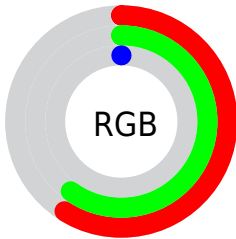

Distribution

Red (59%)

Green (60%)

Blue (0%)