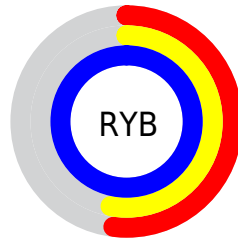

## Conversions Part 2

<b>Format</b>	<b>Color</b>
<a href="#">RYB</a>	<a href="#">133, 134, 254</a>
Decimal	<a href="#">8750846</a>
CIELab	<a href="#">61.00, 30.37, -60.10</a>
CIElCh	<a href="#">61, 67.335, 296.810</a>
Yxy	<a href="#">29.2481, 0.2217, 0.1794</a>
Android (android.graphics.Color)	<a href="#">4286940926</a> ( <a href="#">0xFF8586FE</a> )
YUV	<a href="#">147.3810, 52.5632, -12.6121</a>
Hunter-Lab	<a href="#">54.0815, 24.6746, -69.1713</a>

# Details

The CIELCh color  $61, 67.335, 296.810$  is a light color, and the websafe version is hex  $9999FF$ . A complement of this color would be  $97, 59.123, 105.245$ , and the grayscale version is  $61, 0.008, 296.813$ .

A 20% lighter version of the original color is  $78, 36.518, 295.880$ , and  $41, 67.925, 297.051$  is the 20% darker color. If you saturate the color by 10%, you get  $53, 83.092, 298.953$ , and if you desaturate by 10%, it is  $69, 52.063, 294.899$ .

# Distribution

- Red (52%)
- Green (53%)
- Blue (100%)

- Red (52%)
- Yellow (53%)
- Blue (100%)

- Cyan (48%)
- Magenta (47%)
- Yellow (0%)
- Black (0%)

- Cyan (48%)
- Magenta (47%)
- Yellow (0%)