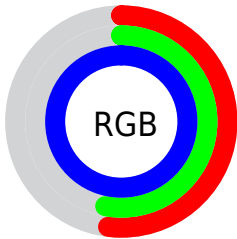

Distribution

- Red (52%)
- Green (53%)
- Blue (100%)