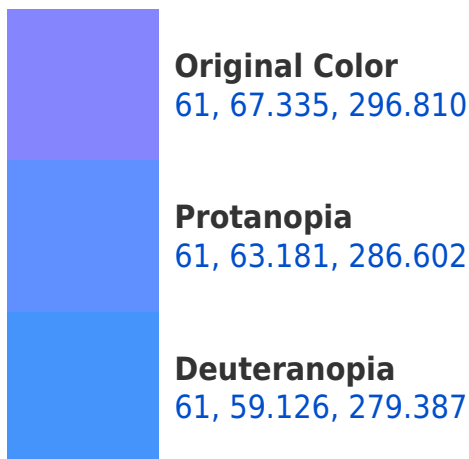

# Black Background

This preview shows how the CIELCh color 61, 67.335, 296.810 looks on a black background.

## Background

This preview shows how black text looks on a background with the CIELCh color 61, 67.335, 296.810.

This preview shows how white text looks on a background with the CIELCh color 61, 67.335, 296.810.

## Dichromacy

**Tritanopia**  
61, 16.911, 224.034

# Trichromacy

**Original Color**  
61, 67.335, 296.810

**Protanomaly**  
61, 64.593, 290.276

**Deuteranomaly**  
61, 61.692, 285.392

**Tritanomaly**  
61, 30.330, 275.515