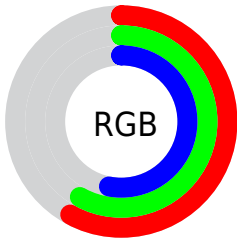

Distribution

Red (58%)

Green (58%)

Blue (53%)