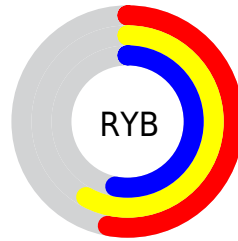

## Conversions Part 2

<b>Format</b>	<b>Color</b>
<a href="#">RYB</a>	<a href="#">135, 148, 135</a>
Decimal	<a href="#">9737351</a>
CIELab	<a href="#">61.00, -2.41, 6.87</a>
CIELCh	<a href="#">61, 7.283, 109.351</a>
Yxy	<a href="#">29.2481, 0.3253, 0.3499</a>
Android (android.graphics.Color)	<a href="#">4287927431 (0xFF949487)</a>
YUV	<a href="#">146.5180, -5.6784, 1.2997</a>
Hunter-Lab	<a href="#">54.0815, -4.8755, 8.0894</a>

A 20% lighter version of the original color is  $81, 7.405, 109.508$ , and  $41, 7.247, 109.066$  is the 20% darker color. If you saturate the color by 10%, you get  $61, 15.542, 108.420$ , and if you desaturate by 10%, it is  $61, 1.019, 290.350$ .

# Distribution

Red (58%)

Green (58%)

Blue (53%)

Red (53%)

Yellow (58%)

Blue (53%)

Cyan (0%)