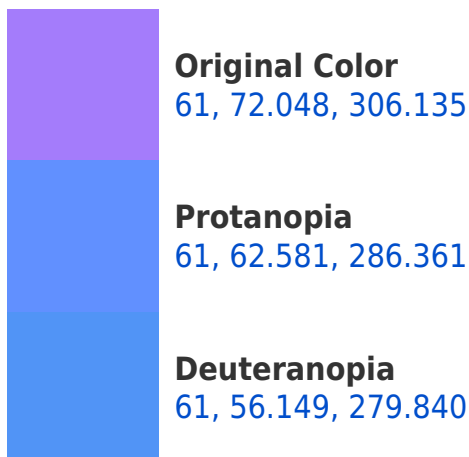

# Black Background

This preview shows how the CIELCh color 61, 72.048, 306.135 looks on a black background.

## Background

This preview shows how black text looks on a background with the CIELCh color 61, 72.048, 306.135.

This preview shows how white text looks on a background with the CIELCh color 61, 72.048, 306.135.

## Dichromacy

**Tritanopia**  
61, 6.275, 280.595

# Trichromacy

**Original Color**  
61, 72.048, 306.135

**Protanomaly**  
61, 65.644, 293.375

**Deuteranomaly**  
60, 61.375, 289.963

**Tritanomaly**  
61, 30.301, 301.129