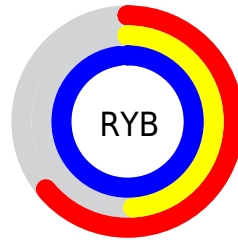

## Conversions Part 2

Format	Color
<a href="#">RYB</a>	<a href="#">164, 124, 251</a>
Decimal	<a href="#">10779899</a>
CIELab	<a href="#">61.00, 42.49, -58.19</a>
CIElCh	<a href="#">61, 72.048, 306.135</a>
Yxy	<a href="#">29.2481, 0.2434, 0.1784</a>
Android (android.graphics.Color)	<a href="#">4288969979</a> ( <a href="#">0xFFA47CFB</a> )
YUV	<a href="#">150.4380, 49.5771, 11.8939</a>
Hunter-Lab	<a href="#">54.0815, 37.0508, -66.0246</a>

# Details

The CIELCh color **61, 72.048, 306.135** is a light color, and the websafe version is hex **9966CC**. A complement of this color would be **94, 64.471, 119.566**, and the grayscale version is **62, 0.008, 296.813**.

A 20% lighter version of the original color is **79, 44.432, 313.100**, and **41, 72.071, 306.030** is the 20% darker color. If you saturate the color by 10%, you get **54, 86.955, 307.028**, and if you desaturate by 10%, it is **68, 57.067, 305.249**.

# Distribution

- Red (64%)
- Green (49%)
- Blue (98%)

- Red (64%)
- Yellow (49%)
- Blue (98%)

- Cyan (35%)
- Magenta (51%)
- Yellow (0%)
- Black (2%)

- Cyan (36%)
- Magenta (51%)
- Yellow (2%)