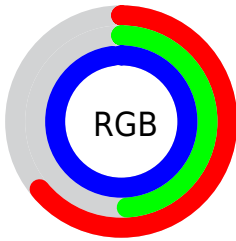

Distribution

- Red (64%)
- Green (49%)
- Blue (98%)