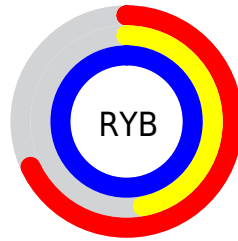

- Red (68%)
- Yellow (47%)
- Blue (100%)