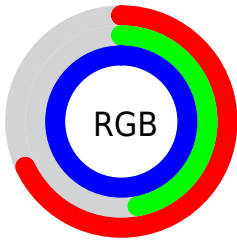

Distribution

- Red (68%)
- Green (47%)
- Blue (100%)