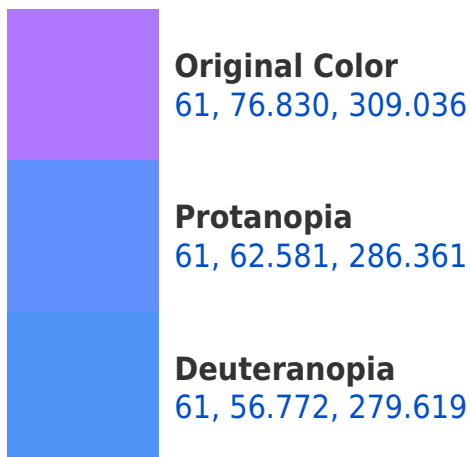

Color Blindness Simulation

Color vision deficiency is a very complex topic, and I could not describe the different causes any better than Wikipedia does, so if you want to learn more, you should check out their [article about color blindness](#).

Dichromacy