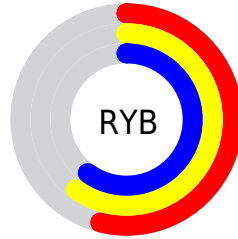

- Red (54%)
- Yellow (60%)
- Blue (60%)