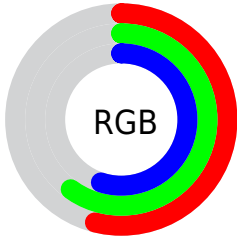

Distribution

- Red (54%)
- Green (60%)
- Blue (55%)