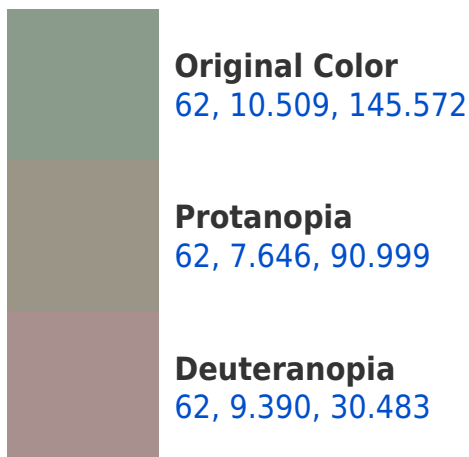

# Black Background

This preview shows how the CIELCh color 62, 10.509, 145.572 looks on a black background.

## Background

This preview shows how black text looks on a background with the CIELCh color 62, 10.509, 145.572.

This preview shows how white text looks on a background with the CIELCh color 62, 10.509, 145.572.

## Dichromacy

**Tritanopia**  
62, 7.430, 264.508

# Trichromacy

**Original Color**  
62, 10.509, 145.572

**Protanomaly**  
62, 7.864, 115.104

**Deuteranomaly**  
62, 5.480, 74.144

**Tritanomaly**  
62, 4.264, 214.424