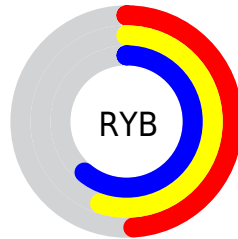

## Conversions Part 2

Format	Color
<a href="#">RYB</a>	<a href="#">126, 141, 156</a>
Decimal	<a href="#">8297372</a>
CIELab	<a href="#">62.00, -9.82, -3.88</a>
CIElCh	<a href="#">62, 10.561, 201.557</a>
Yxy	<a href="#">30.4025, 0.2846, 0.3273</a>
Android (android.graphics.Color)	<a href="#">4286487452 (0xFF7E9B9C)</a>
YUV	<a href="#">146.4430, 4.7116, -17.9285</a>
Hunter-Lab	<a href="#">55.1385, -10.9068, -0.1697</a>

# Details

The CIELCh color **62, 10.561, 201.557** is a dark color, and the websafe version is hex **669999**. A complement of this color would be **56, 11.965, 23.358**, and the grayscale version is **61, 0.008, 296.813**.

A 20% lighter version of the original color is **82, 10.467, 201.615**, and **42, 10.687, 201.423** is the 20% darker color. If you saturate the color by 10%, you get **61, 15.521, 201.222**, and if you desaturate by 10%, it is **63, 5.205, 201.971**.

# Distribution

Red (49%)

Green (61%)

Blue (61%)

Red (49%)

Yellow (55%)

Blue (61%)

Cyan (19%)