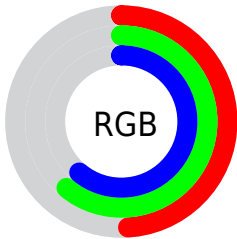

Distribution

Red (49%)

Green (61%)

Blue (61%)