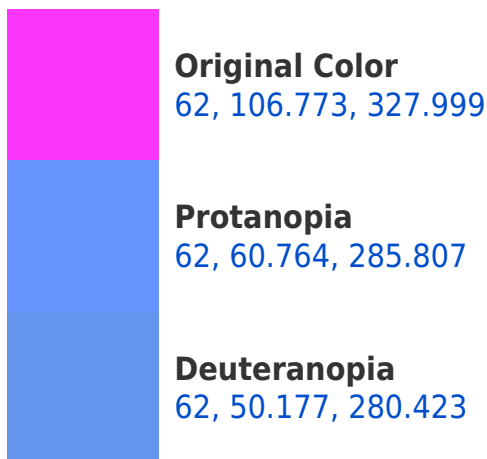

Color Blindness Simulation

Color vision deficiency is a very complex topic, and I could not describe the different causes any better than Wikipedia does, so if you want to learn more, you should check out their [article about color blindness](#).

Dichromacy