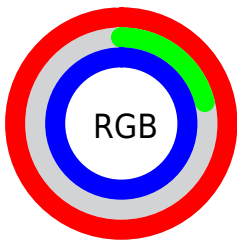

Distribution

- Red (99%)
- Green (21%)
- Blue (99%)