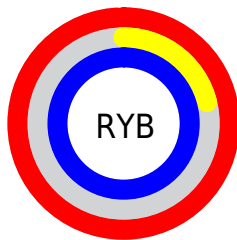

- Red (99%)
- Yellow (21%)
- Blue (99%)