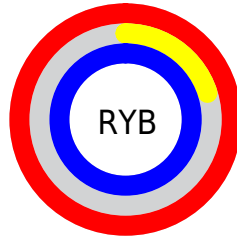

- Red (100%)
- Yellow (20%)
- Blue (100%)