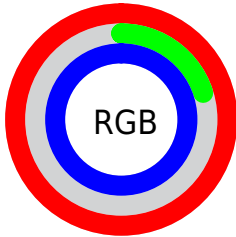

Distribution

- Red (100%)
- Green (20%)
- Blue (100%)