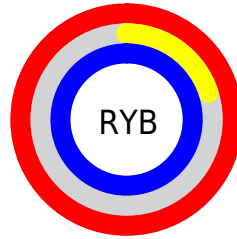

- Red (99%)
- Yellow (20%)
- Blue (100%)