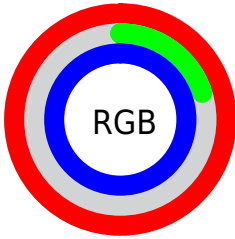

Distribution

- Red (99%)
- Green (20%)
- Blue (100%)