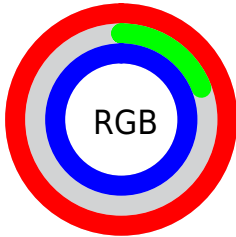

Distribution

- Red (100%)
- Green (19%)
- Blue (100%)