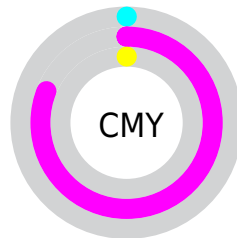

A 20% lighter version of the original color is **71, 81.096, 327.172**, and **46, 94.863, 327.626** is the 20% darker color. If you saturate the color by 10%, you get **61, 113.306, 328.175**, and if you desaturate by 10%, it is **64, 101.278, 327.812**.

# Distribution

- Red (100%)
- Green (19%)
- Blue (100%)

- Red (100%)
- Yellow (19%)
- Blue (100%)

- Cyan (0%)
- Magenta (81%)
- Yellow (0%)
- Black (0%)

- Cyan (0%)
- Magenta (81%)
- Yellow (0%)