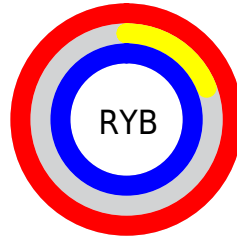

- Red (100%)
- Yellow (19%)
- Blue (100%)