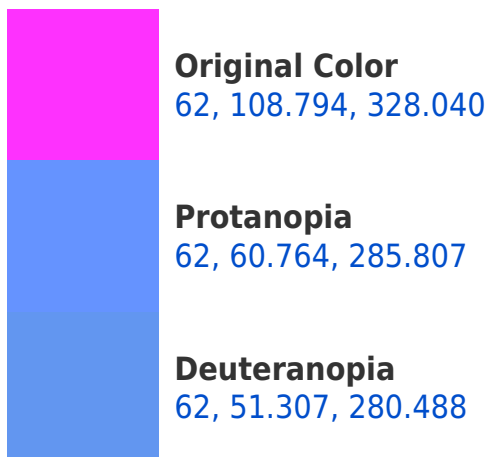

## Background

This preview shows how black text looks on a background with the CIELCh color 62, 108.794, 328.040.

This preview shows how white text looks on a background with the CIELCh color 62, 108.794, 328.040.

## Dichromacy

**Tritanopia**  
62, 55.612, 22.071

# Trichromacy

**Original Color**  
62, 108.794, 328.040

**Protanomaly**  
58, 81.894, 306.790

**Deuteranomaly**  
57, 75.475, 306.515

**Tritanomaly**  
60, 68.038, 351.273

# Monochromacy

**Original Color**  
62, 108.794, 328.040

**Achromatopsia**  
56, 0.007, 296.813

**Achromatomaly**  
54, 49.697, 326.653