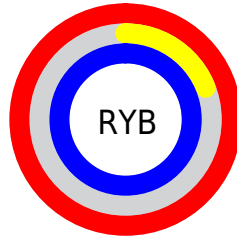

- Red (100%)
- Yellow (19%)
- Blue (100%)