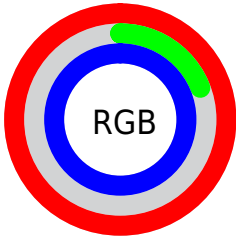

Distribution

- Red (100%)
- Green (19%)
- Blue (100%)