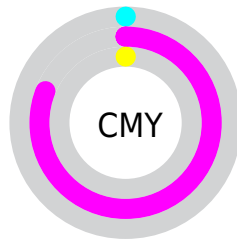

A 20% lighter version of the original color is **71, 81.096, 327.172**, and **46, 94.863, 327.626** is the 20% darker color. If you saturate the color by 10%, you get **61, 113.460, 328.181**, and if you desaturate by 10%, it is **64, 101.591, 327.822**.

# Distribution

- Red (100%)
- Green (19%)
- Blue (100%)

- Red (100%)
- Yellow (19%)
- Blue (100%)

- Cyan (0%)
- Magenta (81%)
- Yellow (0%)
- Black (0%)

- Cyan (0%)
- Magenta (81%)
- Yellow (0%)