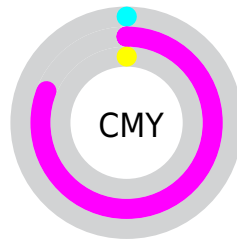

A 20% lighter version of the original color is **71, 81.614, 327.189**, and **46, 95.248, 327.428** is the 20% darker color. If you saturate the color by 10%, you get **61, 113.885, 328.040**, and if you desaturate by 10%, it is **64, 102.210, 327.708**.

# Distribution

- Red (100%)
- Green (18%)
- Blue (100%)

- Red (100%)
- Yellow (18%)
- Blue (100%)

- Cyan (0%)
- Magenta (81%)
- Yellow (0%)
- Black (0%)

- Cyan (0%)
- Magenta (81%)
- Yellow (0%)