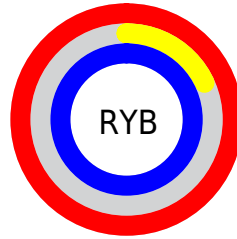

## Conversions Part 2

<b>Format</b>	<b>Color</b>
R <sub>Y</sub> B	254, 47, 255
Decimal	16658431
CIE <sub>Lab</sub>	62.00, 92.86, -58.27
CIE <sub>LCh</sub>	62, 109.629, 327.889
Y <sub>xy</sub>	30.4025, 0.3196, 0.1618
Android (android.graphics.Color)	4294848511 (0xFFFE2FFF)
YUV	132.6050, 60.3407, 106.4634
Hunter-Lab	55.1385, 97.9453, -66.2194

# Details

The CIELCh color **62, 109.629, 327.889** is a light color, and the websafe version is hex **FF33FF**. The color can be described as light washed magenta. A complement of this color would be **88, 112.538, 136.884**, and the grayscale version is **55, 0.007, 296.813**.

A 20% lighter version of the original color is **71, 81.614, 327.189**, and **46, 95.248, 327.428** is the 20% darker color. If you saturate the color by 10%, you get **61, 113.885, 328.040**, and if you desaturate by 10%, it is **64, 102.210, 327.708**.

# Distribution

- Red (100%)
- Green (18%)
- Blue (100%)

- Red (100%)
- Yellow (18%)
- Blue (100%)

- Cyan (0%)
- Magenta (81%)
- Yellow (0%)
- Black (0%)

- Cyan (0%)
- Magenta (81%)
- Yellow (0%)