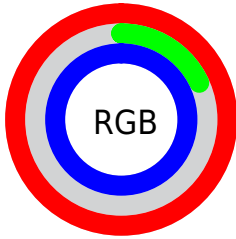

Distribution

- Red (100%)
- Green (18%)
- Blue (100%)