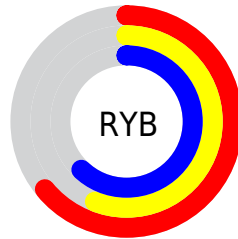

- Red (64%)
- Yellow (56%)
- Blue (62%)