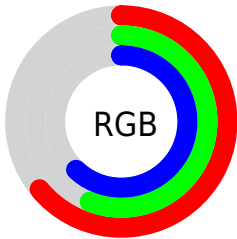

Distribution

- Red (64%)
- Green (56%)
- Blue (62%)