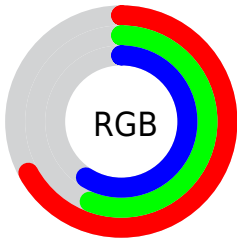

Distribution

- Red (67%)
- Green (56%)
- Blue (59%)