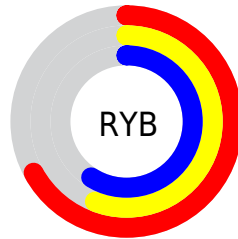

- Red (67%)
- Yellow (56%)
- Blue (59%)