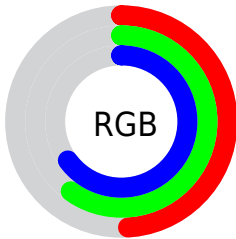

Distribution

- Red (49%)
- Green (60%)
- Blue (65%)