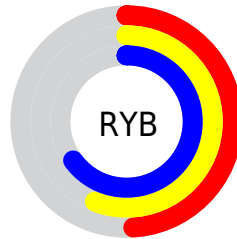

- Red (49%)
- Yellow (56%)
- Blue (65%)