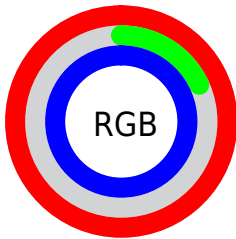

Distribution

- Red (100%)
- Green (18%)
- Blue (100%)