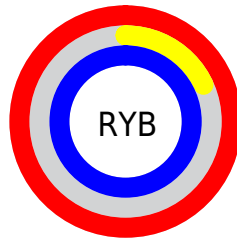

- Red (100%)
- Yellow (18%)
- Blue (100%)