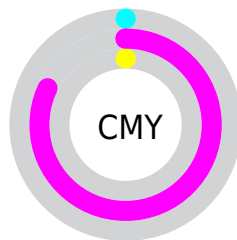

A 20% lighter version of the original color is **71, 82.129, 327.205**, and **46, 95.248, 327.428** is the 20% darker color. If you saturate the color by 10%, you get **61, 114.105, 328.189**, and if you desaturate by 10%, it is **64, 102.959, 327.854**.

# Distribution

- Red (100%)
- Green (18%)
- Blue (100%)

- Red (100%)
- Yellow (18%)
- Blue (100%)

- Cyan (0%)
- Magenta (82%)
- Yellow (0%)
- Black (0%)

- Cyan (0%)
- Magenta (82%)
- Yellow (0%)