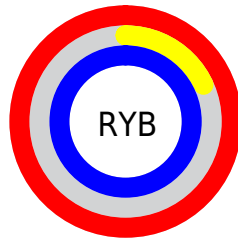

- Red (100%)
- Yellow (18%)
- Blue (100%)