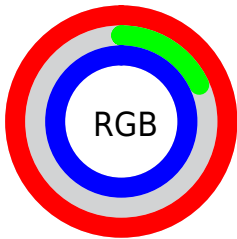

Distribution

- Red (100%)
- Green (18%)
- Blue (100%)